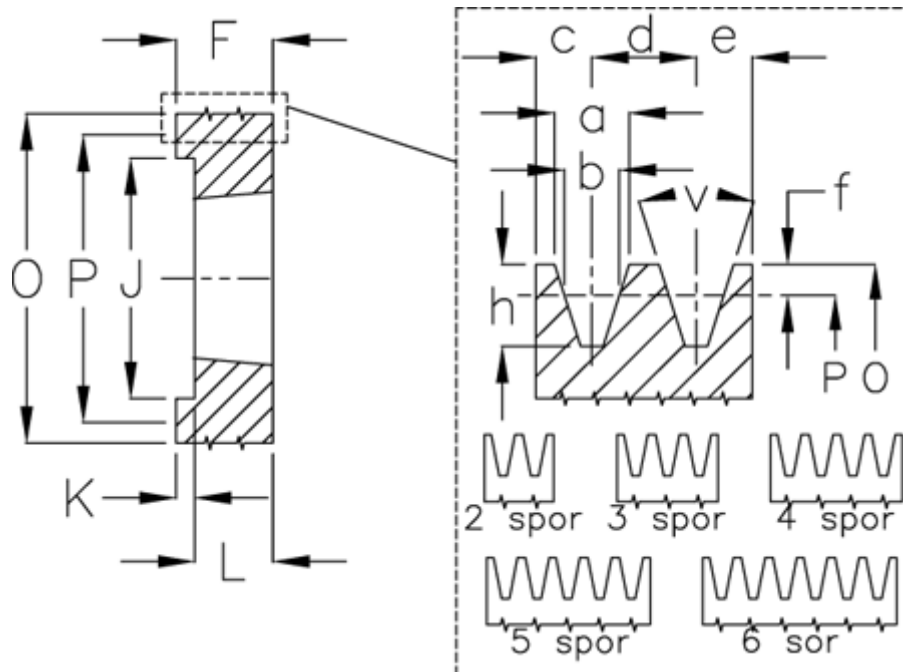

Article number: 604113009003

Description: V-belt pulley SPZ 90/3 TL1610

Measures

a	= 9,7	For bush	= 1610	P	= 90
b	= 8,5	h	= 11	Type	= SPZ
Bush ζ max	= 42	J	= 61.0	v	= 38 grader
c	= 8	K	= 15		
d	= 12	L	= 25		
e	= 8	m	= -		
f	= 2	Number of ribs	= 3		
F	= 40	O	= 94		